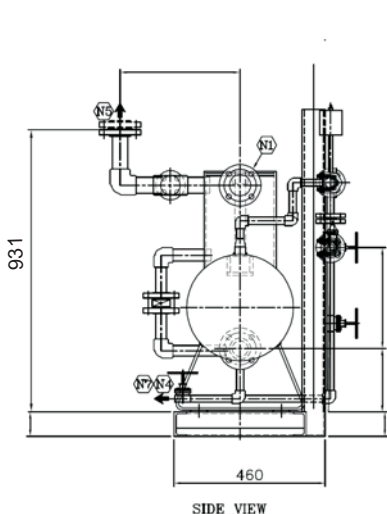

## Technical Specification

<b>MOC</b>	
Pump body	IS-2062 GR-B
<b>Utilities requirement</b>	
Motive Steam	2 - 10 kg/cm <sup>2</sup> g
Electricity	230 Volts, ±5% 1 phase, AC 50Hz
<b>Design specifications</b>	
Design code	ASME, BPVC Sec VIII Div 1
Design pressure - pump	11 kg/cm <sup>2</sup> g
Design temperature	187°C
Discharge volume per stroke	25 litres
Steam consumption	3 kg/1000 kg of condensate
<b>GA drawing &amp; end connection</b>	
Receiver Inlet (N1)	25 NB
Condensate outlet from pump (N3)	25 NB
Motive steam inlet (N6)	15 NB
Atmospheric vent (N5)	40 NB
Pump drain (N4)	15 NB