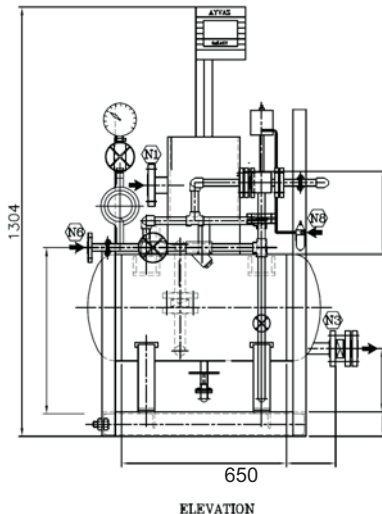

## Technical Specification

<b>MOC</b>	
Pump body	IS-2062 GR-B
<b>Utilities requirement</b>	
Motive Steam	2 - 10 kg/cm <sup>2</sup> g
Electricity	230 Volts, ±5% 1 phase, AC 50Hz
<b>Design specifications</b>	
Design code	ASME, BPVC Sec VIII Div 1
Design pressure - pump	11 kg/cm <sup>2</sup> g
Design temperature	187°C
Discharge volume per stroke	25 litres
Steam consumption	3 kg/1000 kg of condensate
<b>GA drawing &amp; end connection</b>	
Receiver Inlet (N1)	25 NB
Condensate outlet from pump (N3)	25 NB
Motive steam inlet (N6)	15 NB
Atmospheric vent (N5)	40 NB
Pump drain (N4)	15 NB