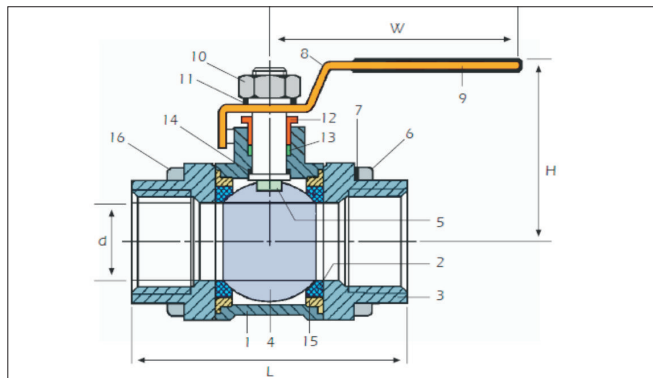

### ■ What is Ball Valve?

Ball Valves are quarter turn, full bore, rotatory valves used for on - off application. These valves provide excellent shut off characteristics and offer lower pressure drops to flow. These 3 piece ball valves are extensively used to control flow in the pipe line.

## Specifications

Range (mm NB)	15 - 100
Working Pressure (kg/cm <sup>2</sup> )	70
Temperature Range (°C)	50 – 210
Type	Screwed BSP *

## Schematic Drawing

## Dimensions

Size (inch)	D (mm)	L (mm)	H (mm)	W (mm)	Weight (Kgs)
1/2"	15	75	48	120	0.63
3/4"	20	80	54	120	0.92
1"	25	90	72	157	1.45
1 1/4"	32	110	75	157	2.29
1 1/2"	38	120	80	190	3.10
2"	50	140	93	190	5.25
2 1/2"	65	185	135	250	8.40
3"	80	205	150	250	14.10
4"	100	240	180	280	24.50