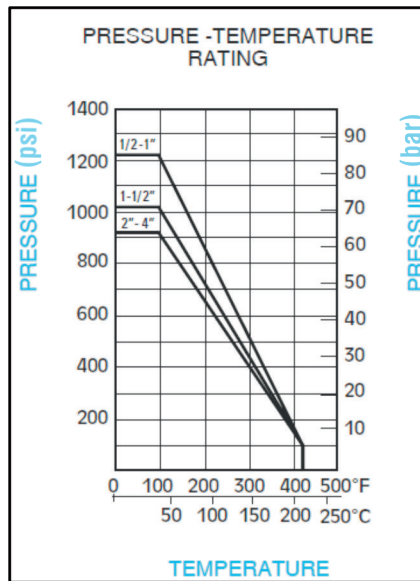

Specifications

Range (mm NB)	15 - 100
Working Pressure (kg/cm²)	70
Temperature Range (°C)	50 – 210
Type	Screwed BSP *

Features

- Special 3 piece design
- Valve internals can be accessed and cleaned online
- Easy maintenance- valve need not be removed from the pipeline for maintenance
- Leakage free due to adjustable stem packing
- Designed to handle most severe service application
- Equipped with internally mounted blowout proof stem
- Higher product life cycle
- Improved seat design ensure longer life & bubble tight shut off offers low torque